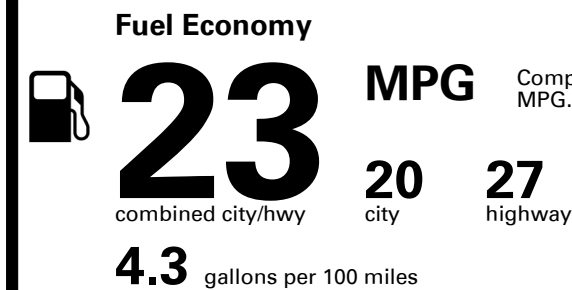

## EPA DOT Fuel Economy and Environment

Compact Cars range from 14 to 113 MPG. The best vehicle rates 136 MPGe.

**You spend \$3,000**  
**more in fuel costs over 5 years**  
compared to the average new vehicle.